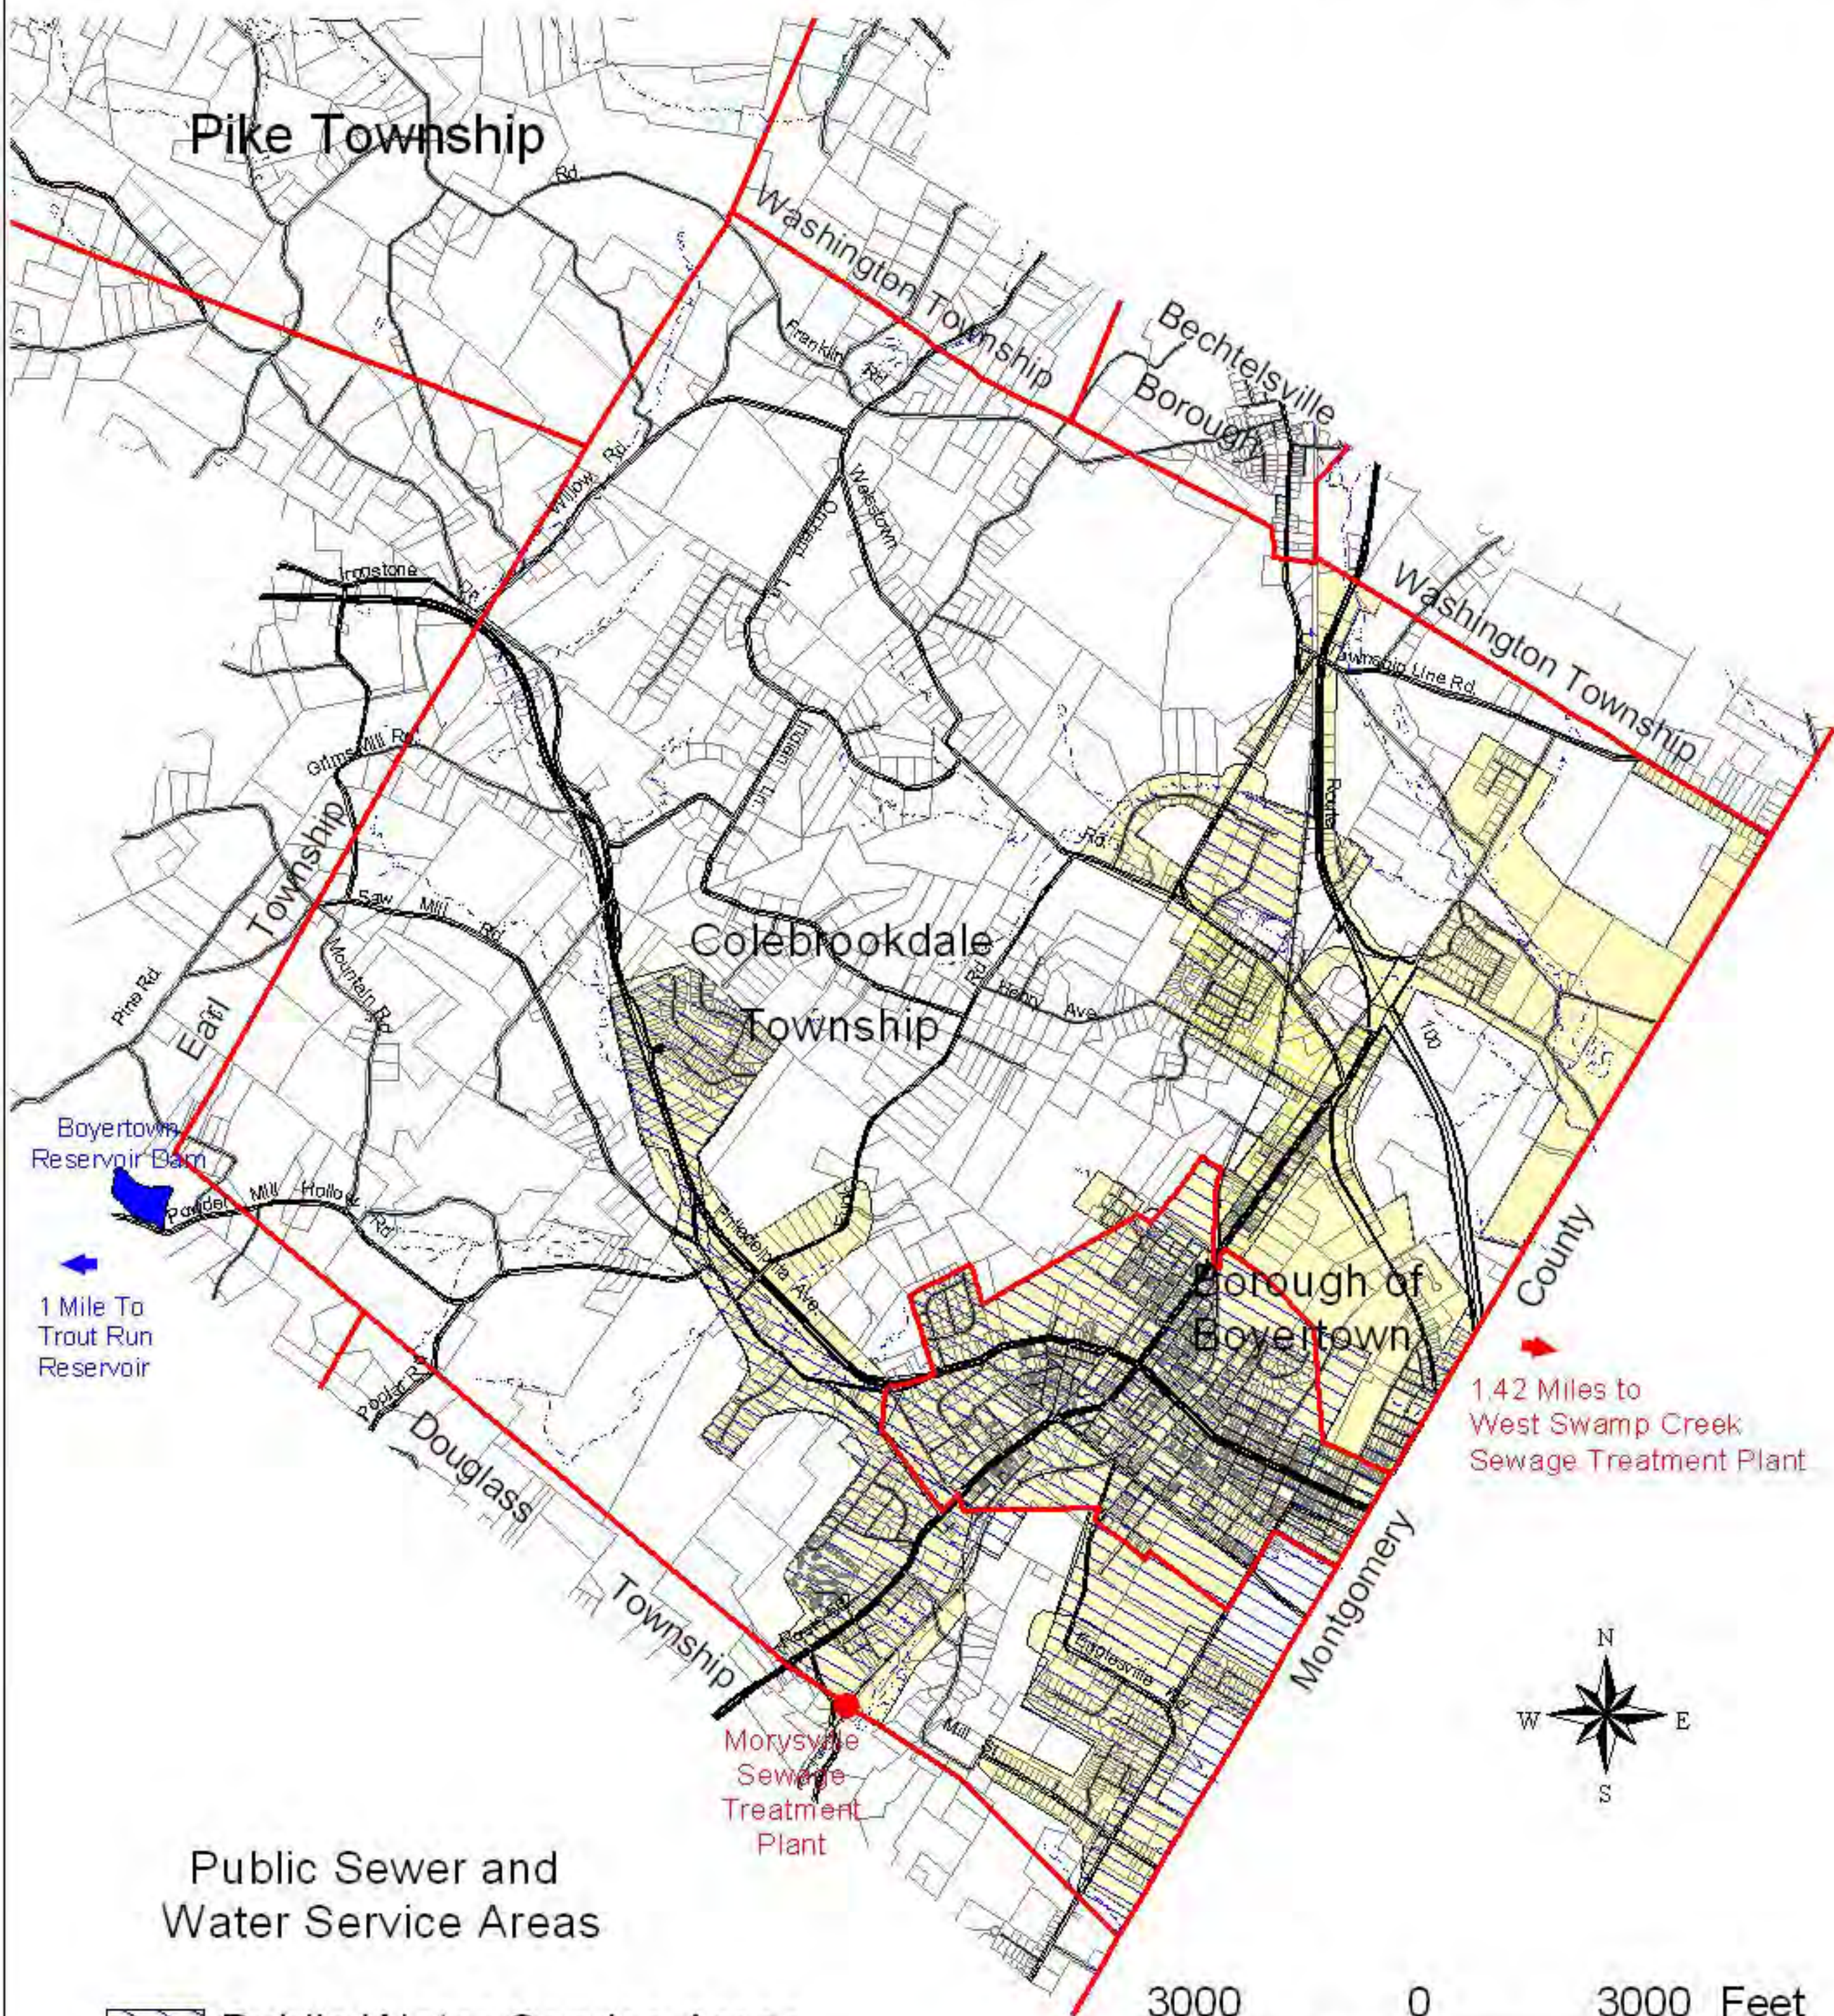

# Joint Comprehensive Plan for Borough of Boyertown, Colebrookdale Township and Pike Township

- Public Sewer and Water Service Areas**
-  Public Water Service Areas
  -  Public Sewer Service Areas