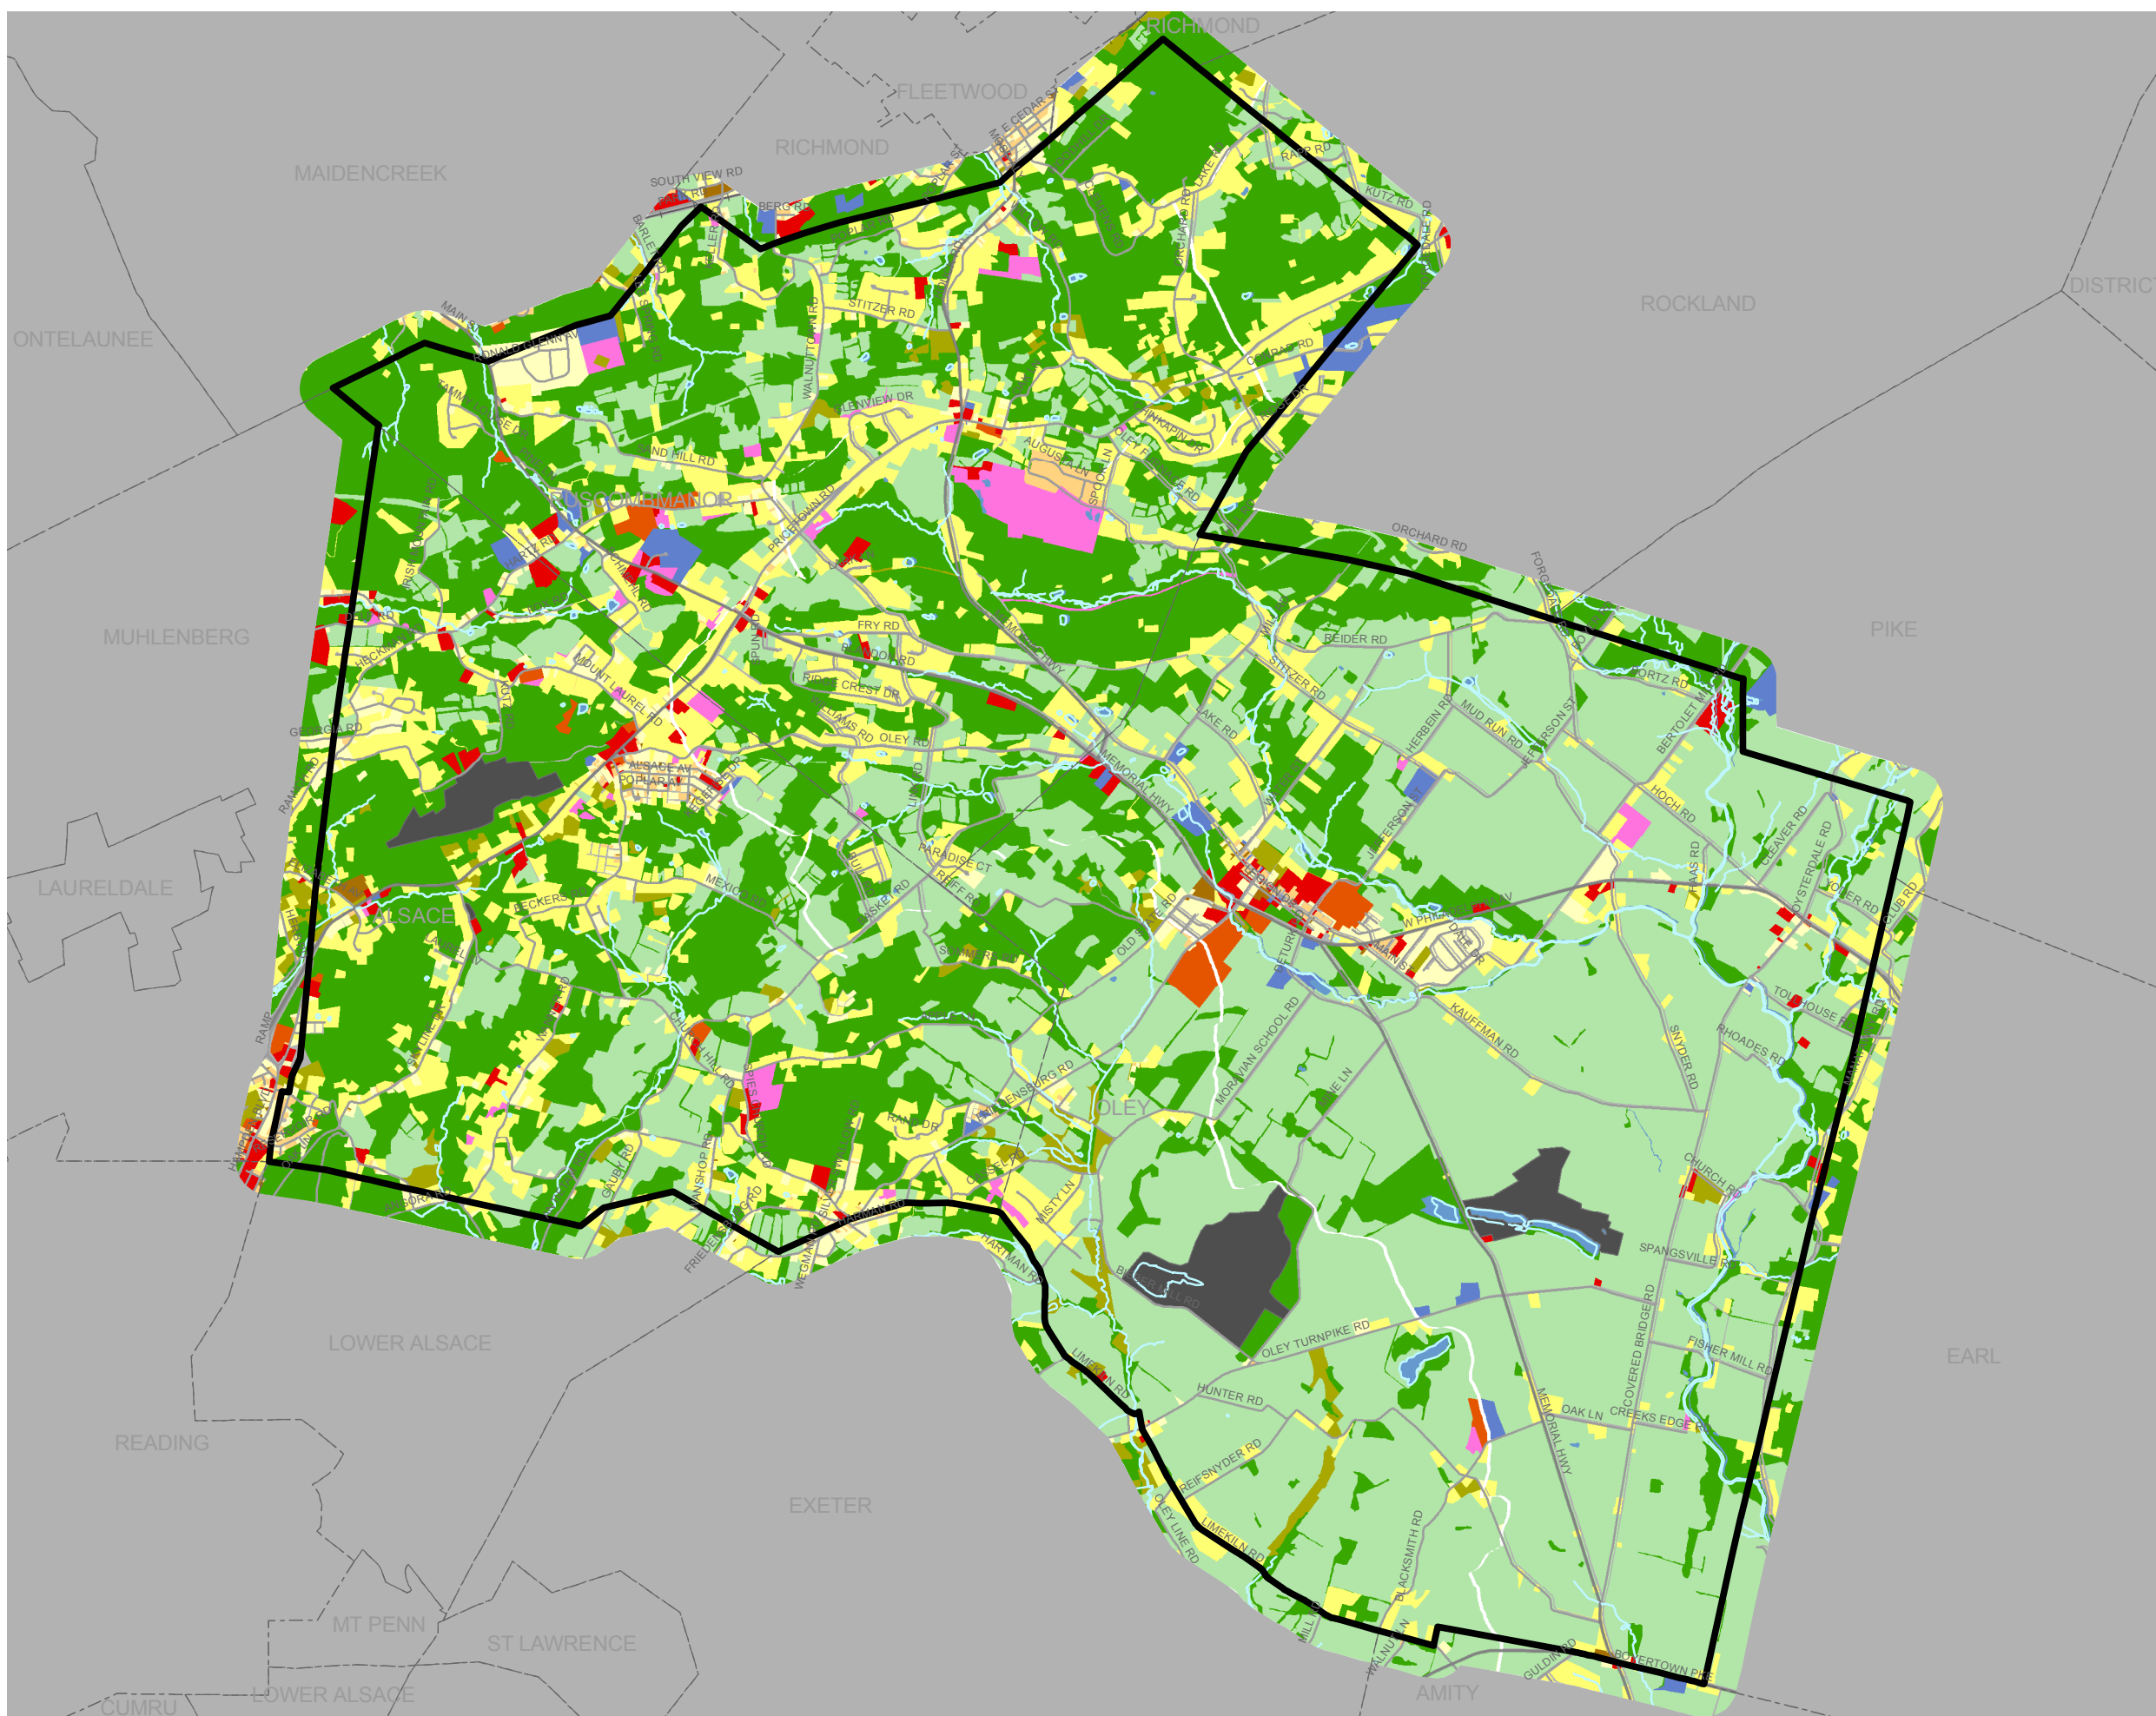

3.1 Existing Land Use

Legend

	Residential - 1		Farmstead
	Residential - 2		FS
	Residential - 3		Orchard
	Residential - 4		Meadow
	Commercial		Forest
	Industrial		Paved
	Institution		RO
	Open Space		Mining
	Agriculture		Water

- Municipal Bounds
- Streams
- Roadways
- Railroad

Source data:
Berks County Planning Commission
Published by the Berks County Planning Commission

Prepared by:
The Berks County Planning Commission
Oley Township
Alsace Township
Ruscombmanor Township