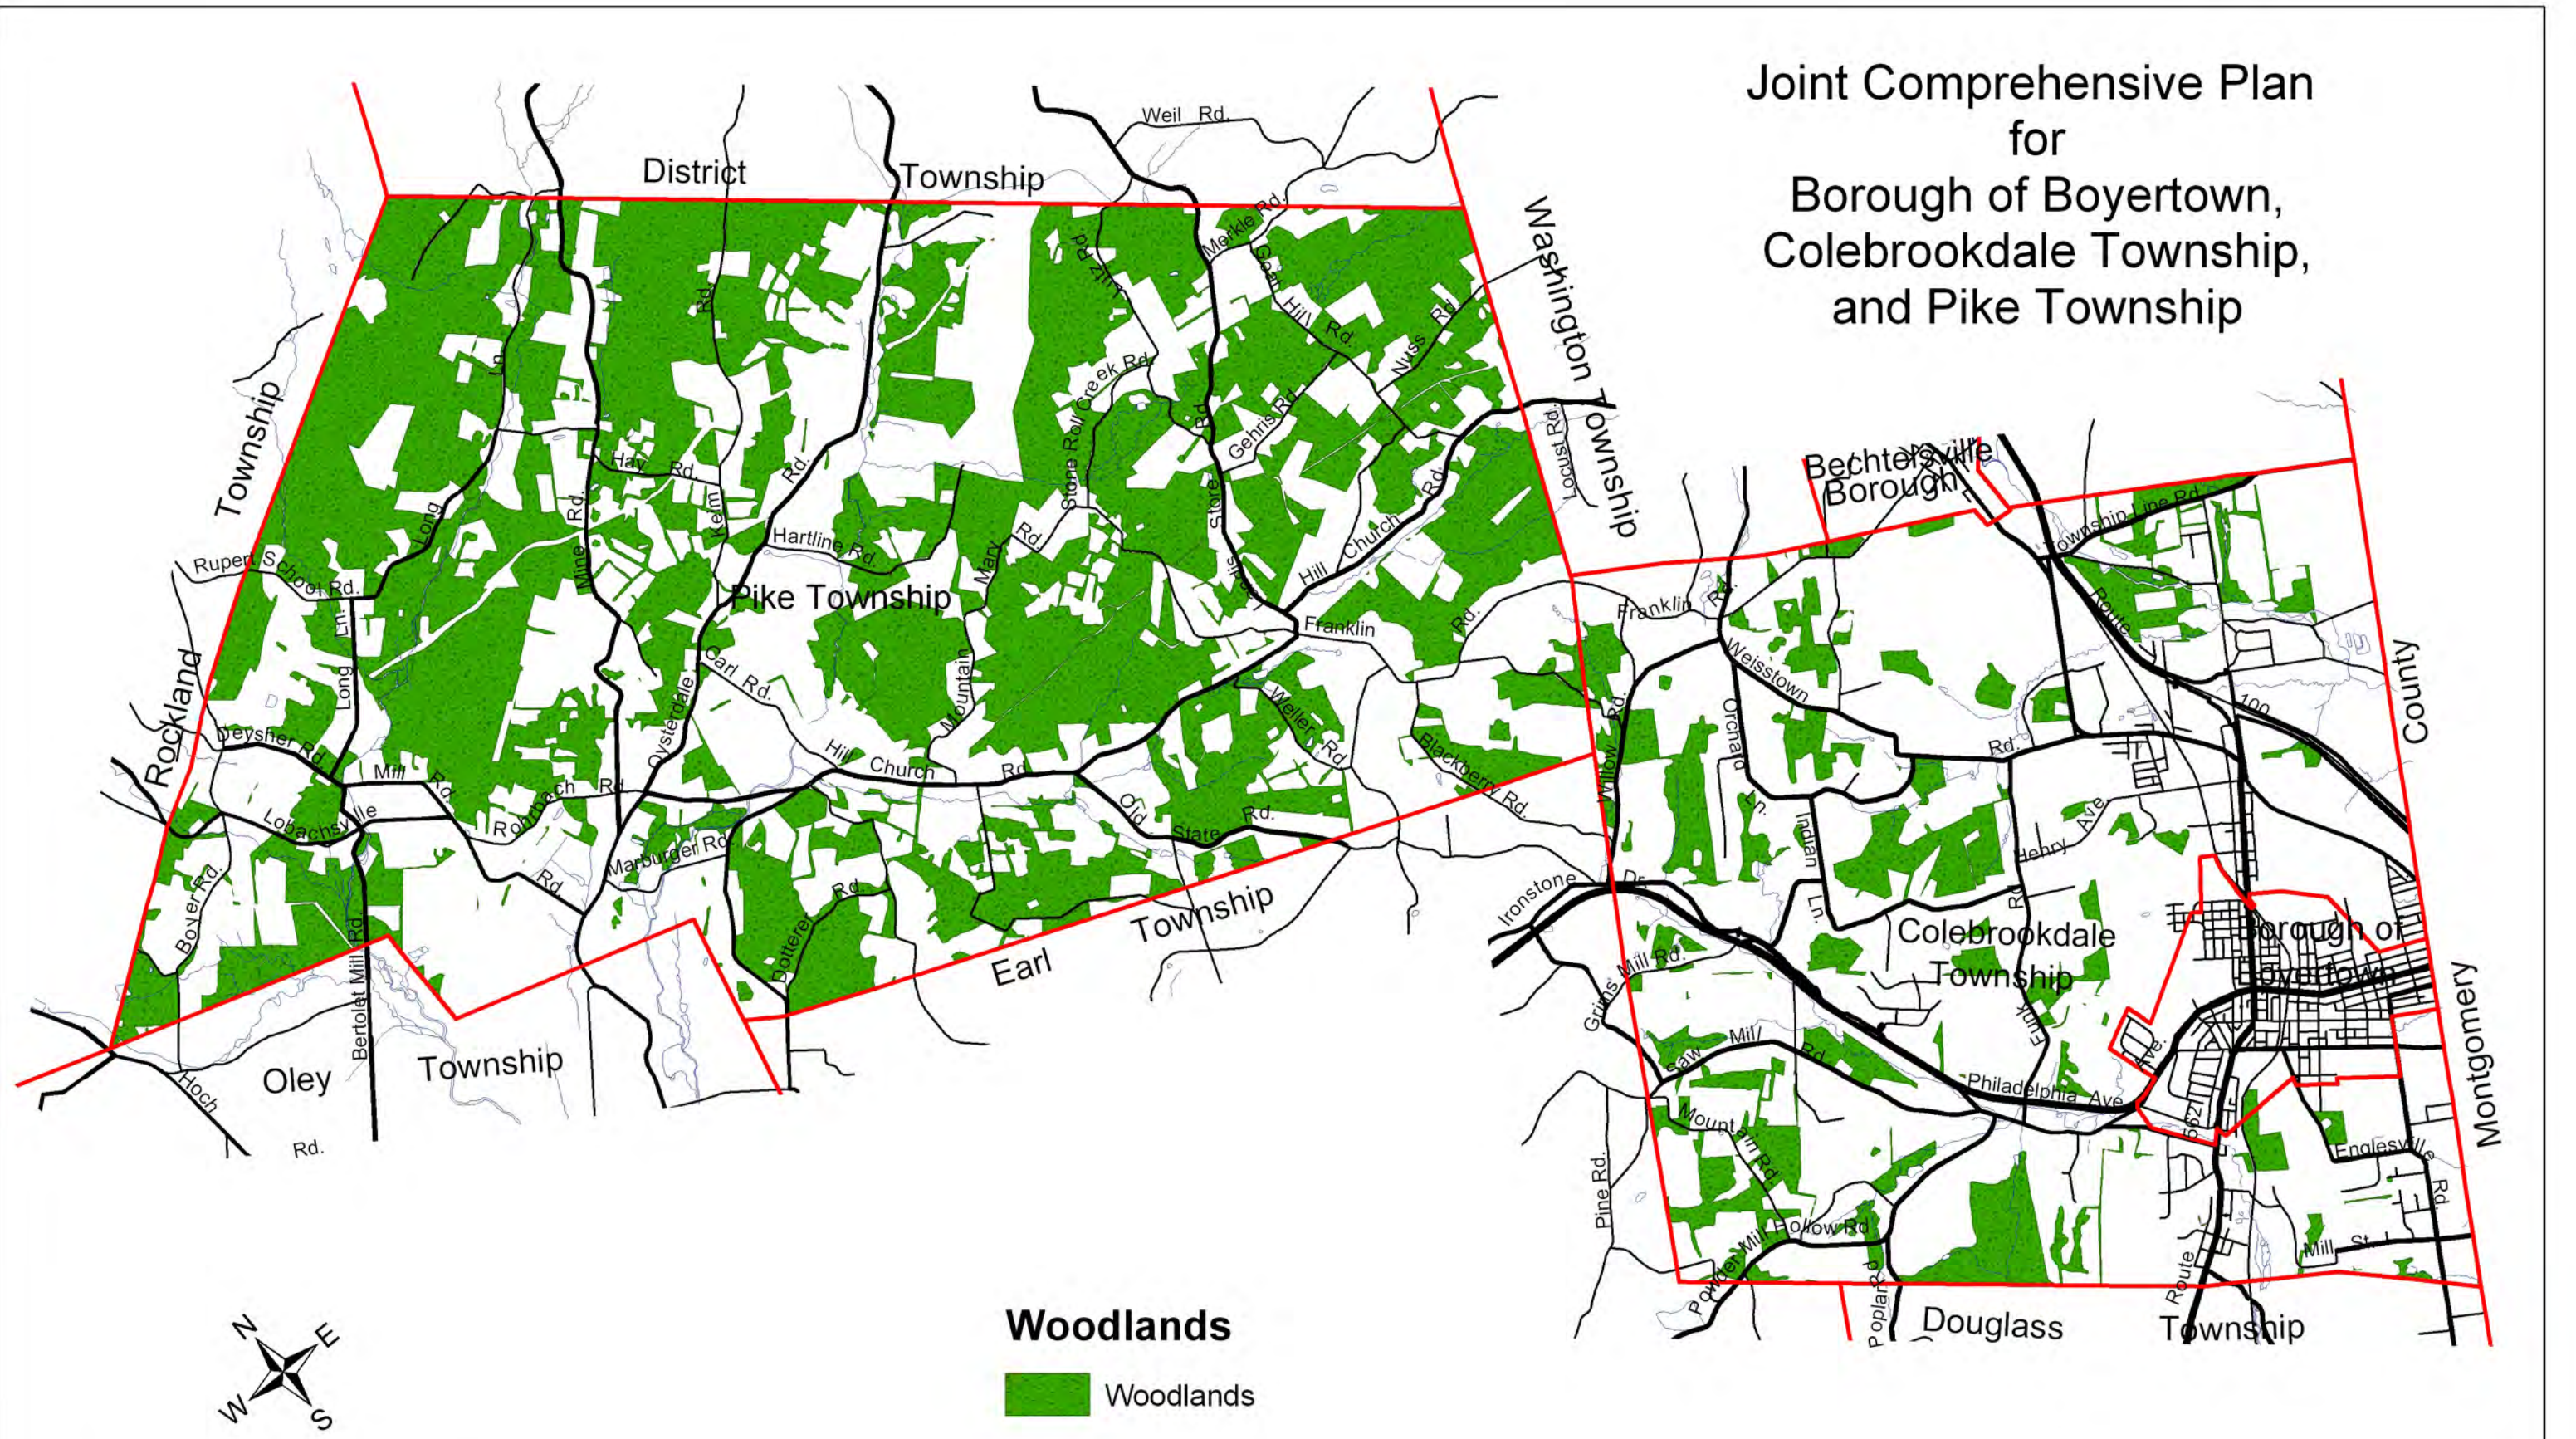

Joint Comprehensive Plan for Borough of Boyertown, Colebrookdale Township, and Pike Township

Information Provided by the Berks County Planning Commission

URDC Urban Research & Development Corporation
28 Bethlehem Plaza • Bethlehem, Pennsylvania 18018 • 610-865-0701