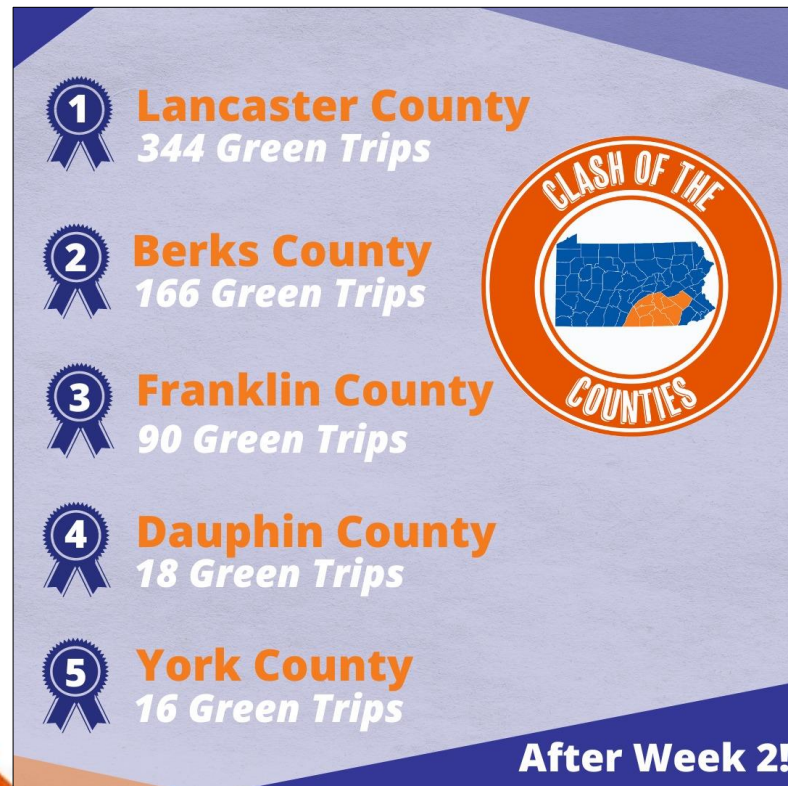

November 2022

Monthly Activity Report

COMMUTER SERVICES

OF PENNSYLVANIA

Program Highlights

Program Highlights

This represents the final stats of our 3rd Annual Clash of the Counties challenge.

❖ Held a regional bike share meeting to discuss updates on current programs in our service area. Those in attendance included:

- BARTA
- Berks County Planning
- City of Lancaster
- City of Reading
- Derry Township
- Harrisburg City
- Lancaster County Planning
- rabbittransit
- Tri-County Planning
- Wyomissing Borough
- York County Planning

❖ Held our bi-monthly College Peer Group to discuss the *Best Universities for Commuters* designation.

Participating schools included:

- Harrisburg University of Science
- Millersville University
- YTI Lancaster