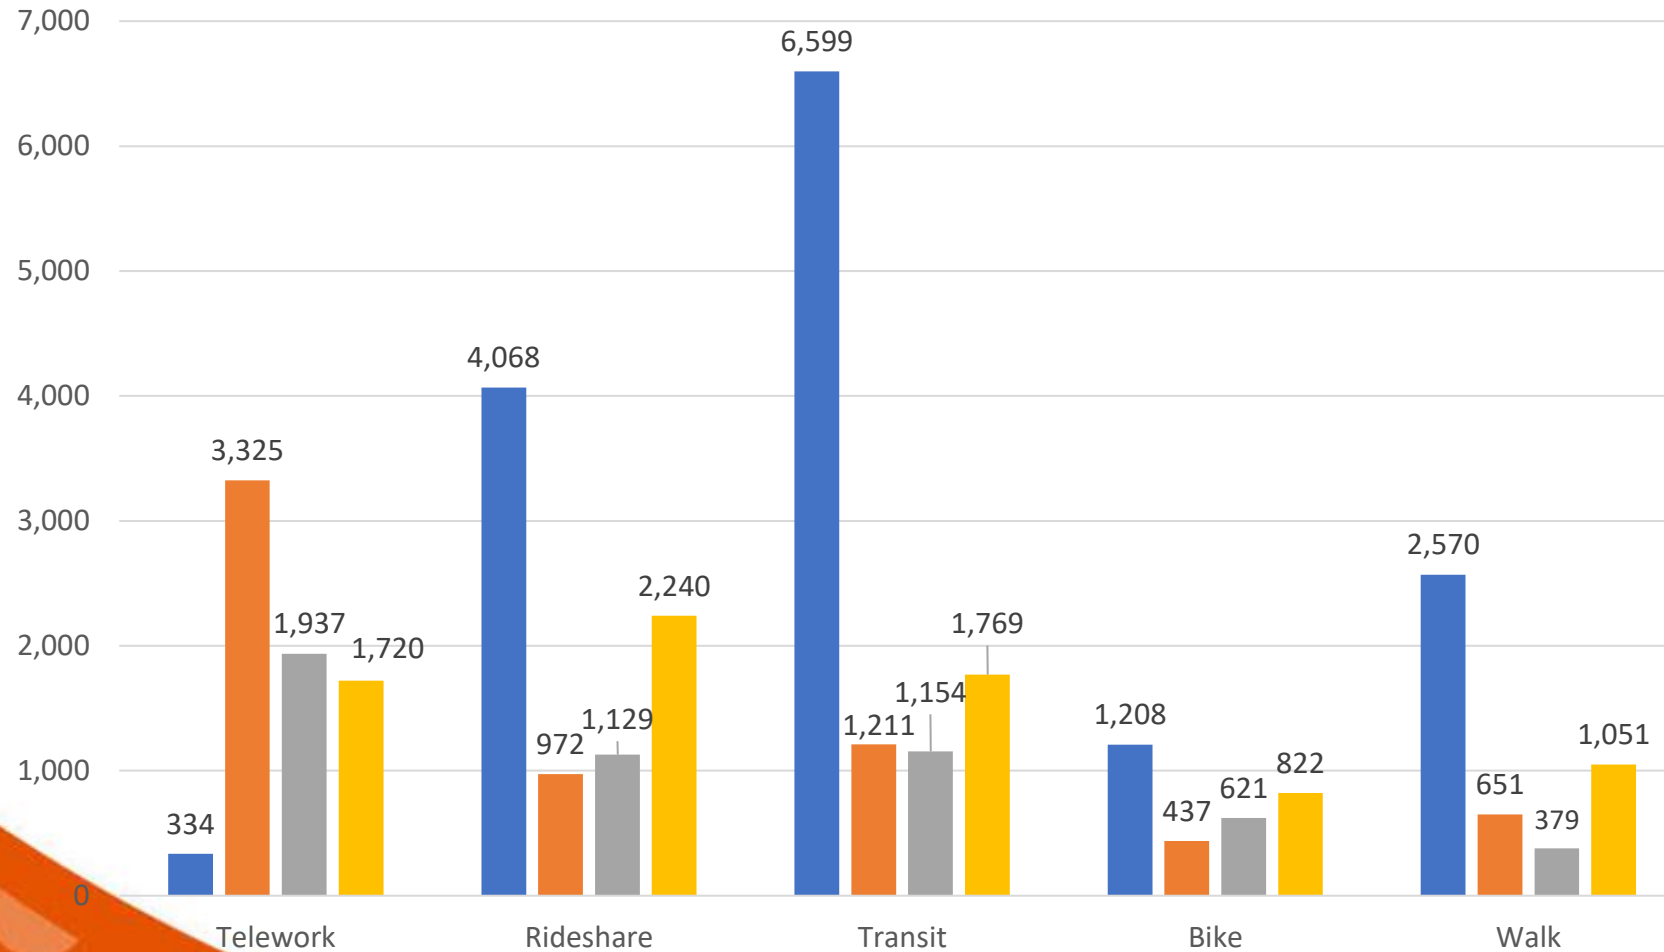

Program Metrics

Recorded trips

■ Nov-19 ■ Nov-20 ■ Nov-21 ■ Nov-22