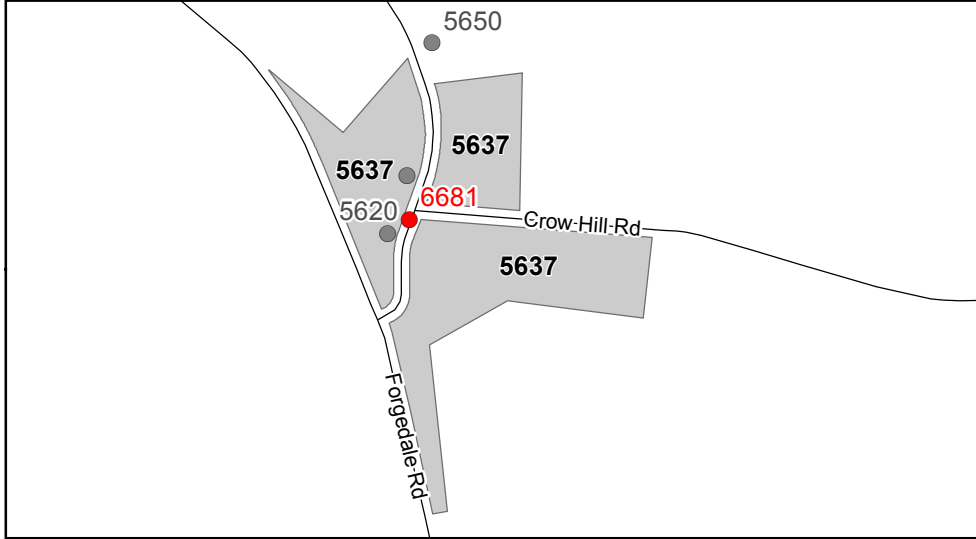

# Historic Sites and Districts Washington Township

## 5. Dale

## 6. Barto and Schultzville

## 7. Eshbach

\* Includes sites identified by surveys conducted from one or more of the following groups: Pennsylvania Historic Museum Commission, Berks Nature, George Meiser, BCPC, local historic volunteers and local historical societies.