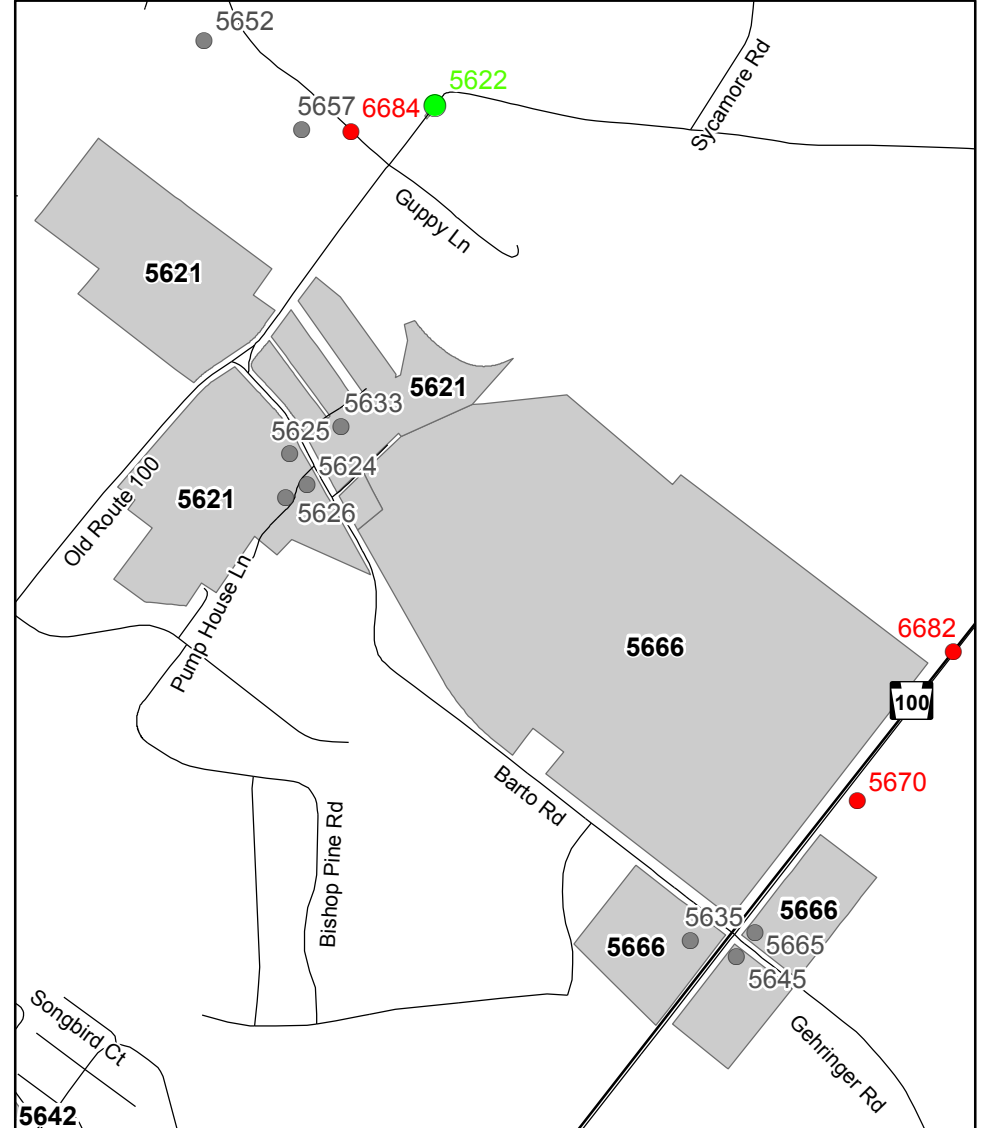

# Historic Sites and Districts Washington Township

## 5. Dale

## 6. Barto and Schultzville

## 7. Eshbach

\* Includes sites identified by surveys conducted from one or more of the following groups: Pennsylvania Historic Museum Commission, Berks Nature, George Meiser, BCPC, local historic volunteers and local historical societies.