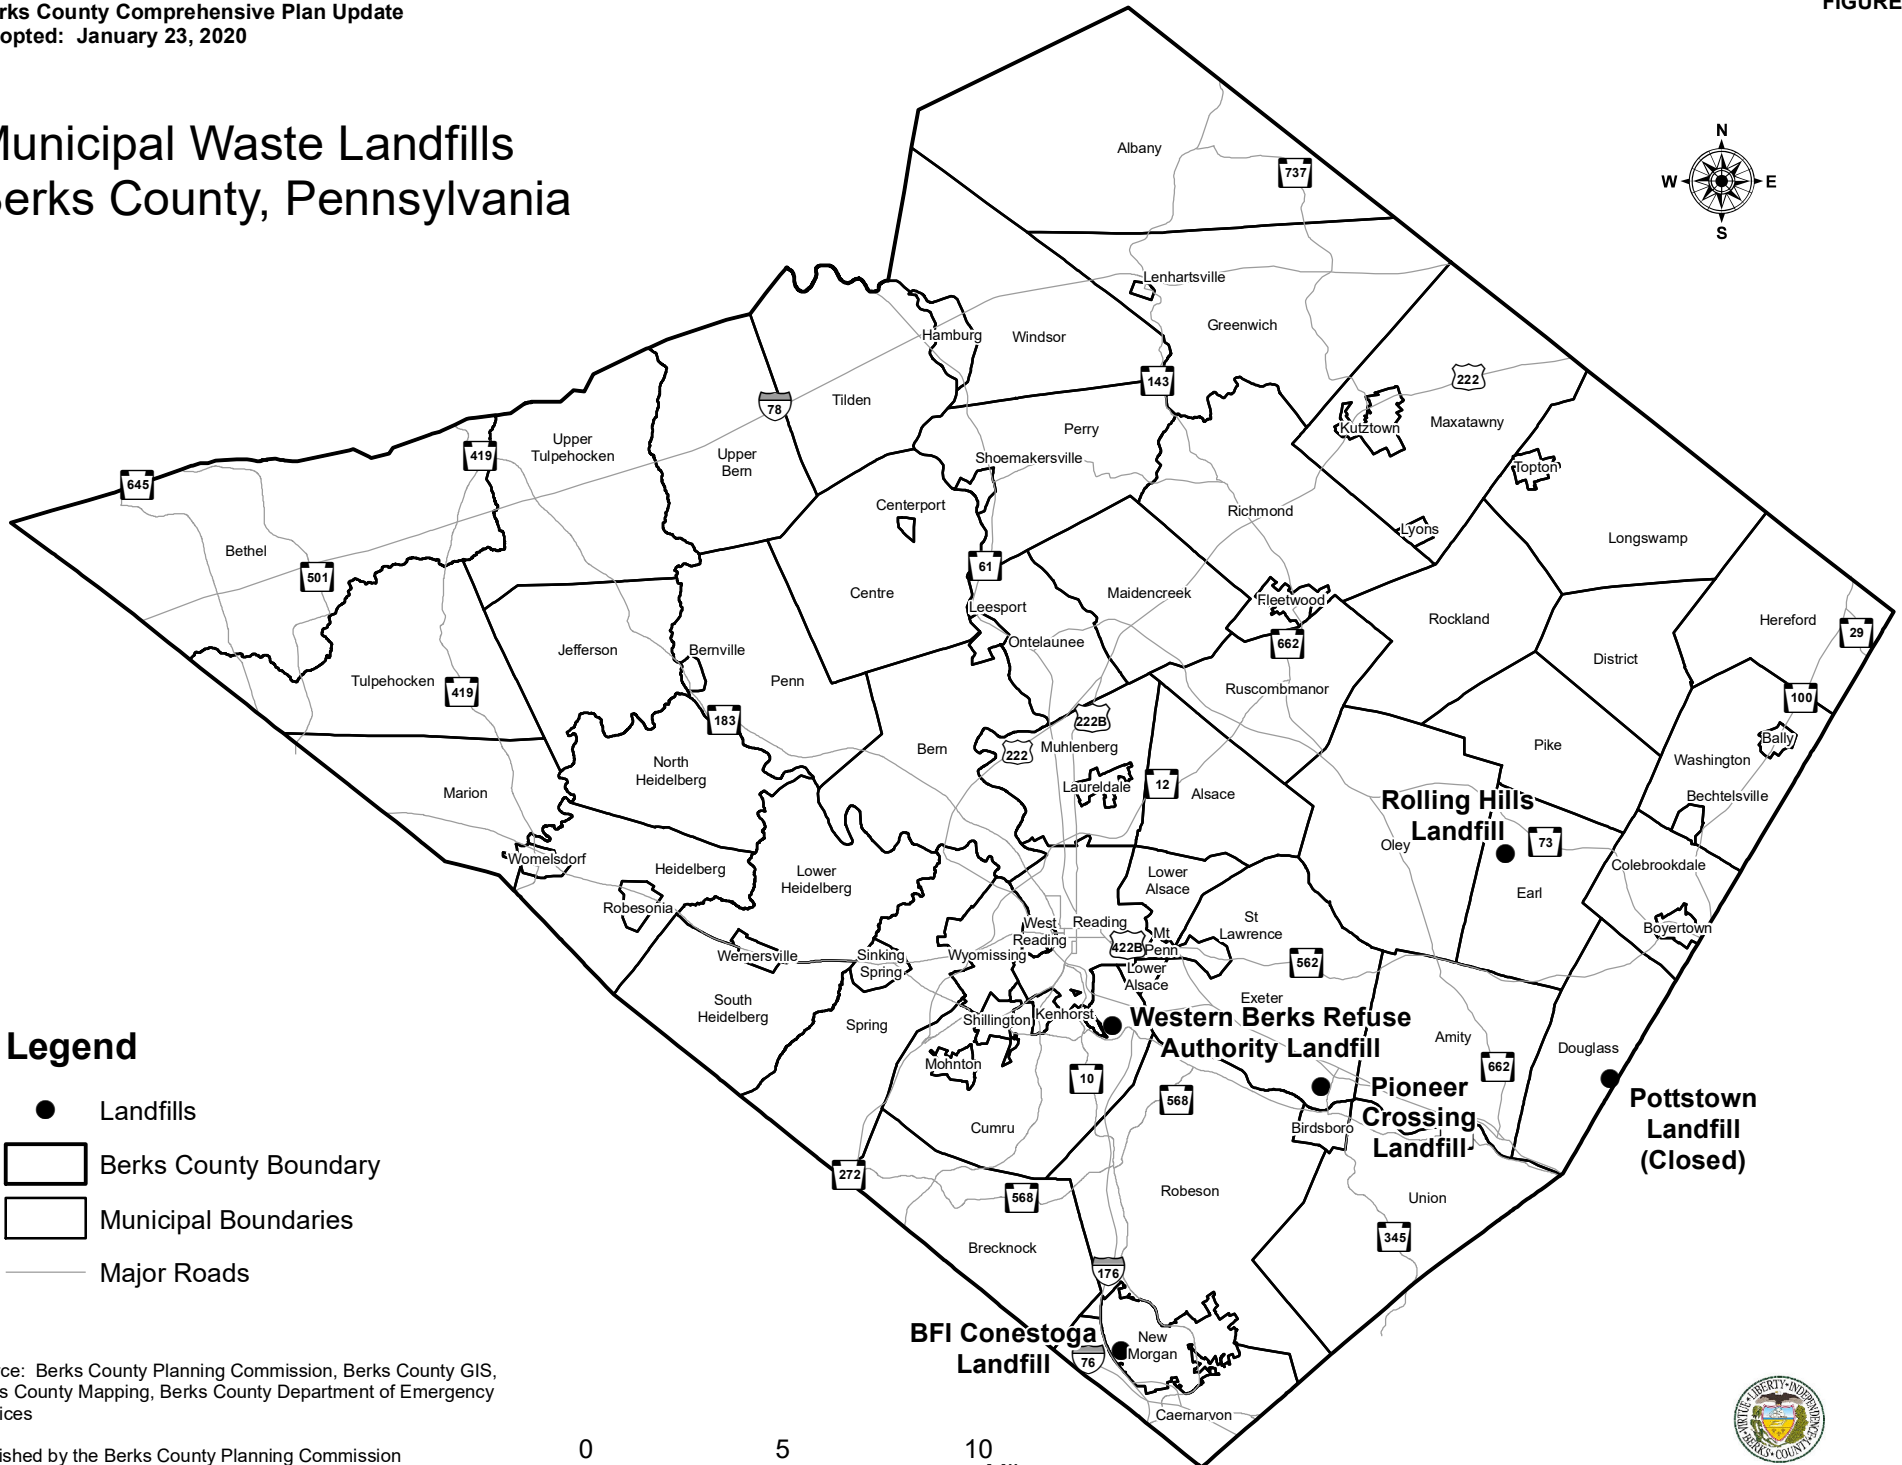

# Municipal Waste Landfills Berks County, Pennsylvania

## Legend

- Landfills
- ▭ Berks County Boundary
- ▭ Municipal Boundaries
- Major Roads

Source: Berks County Planning Commission, Berks County GIS, Berks County Mapping, Berks County Department of Emergency Services

Published by the Berks County Planning Commission