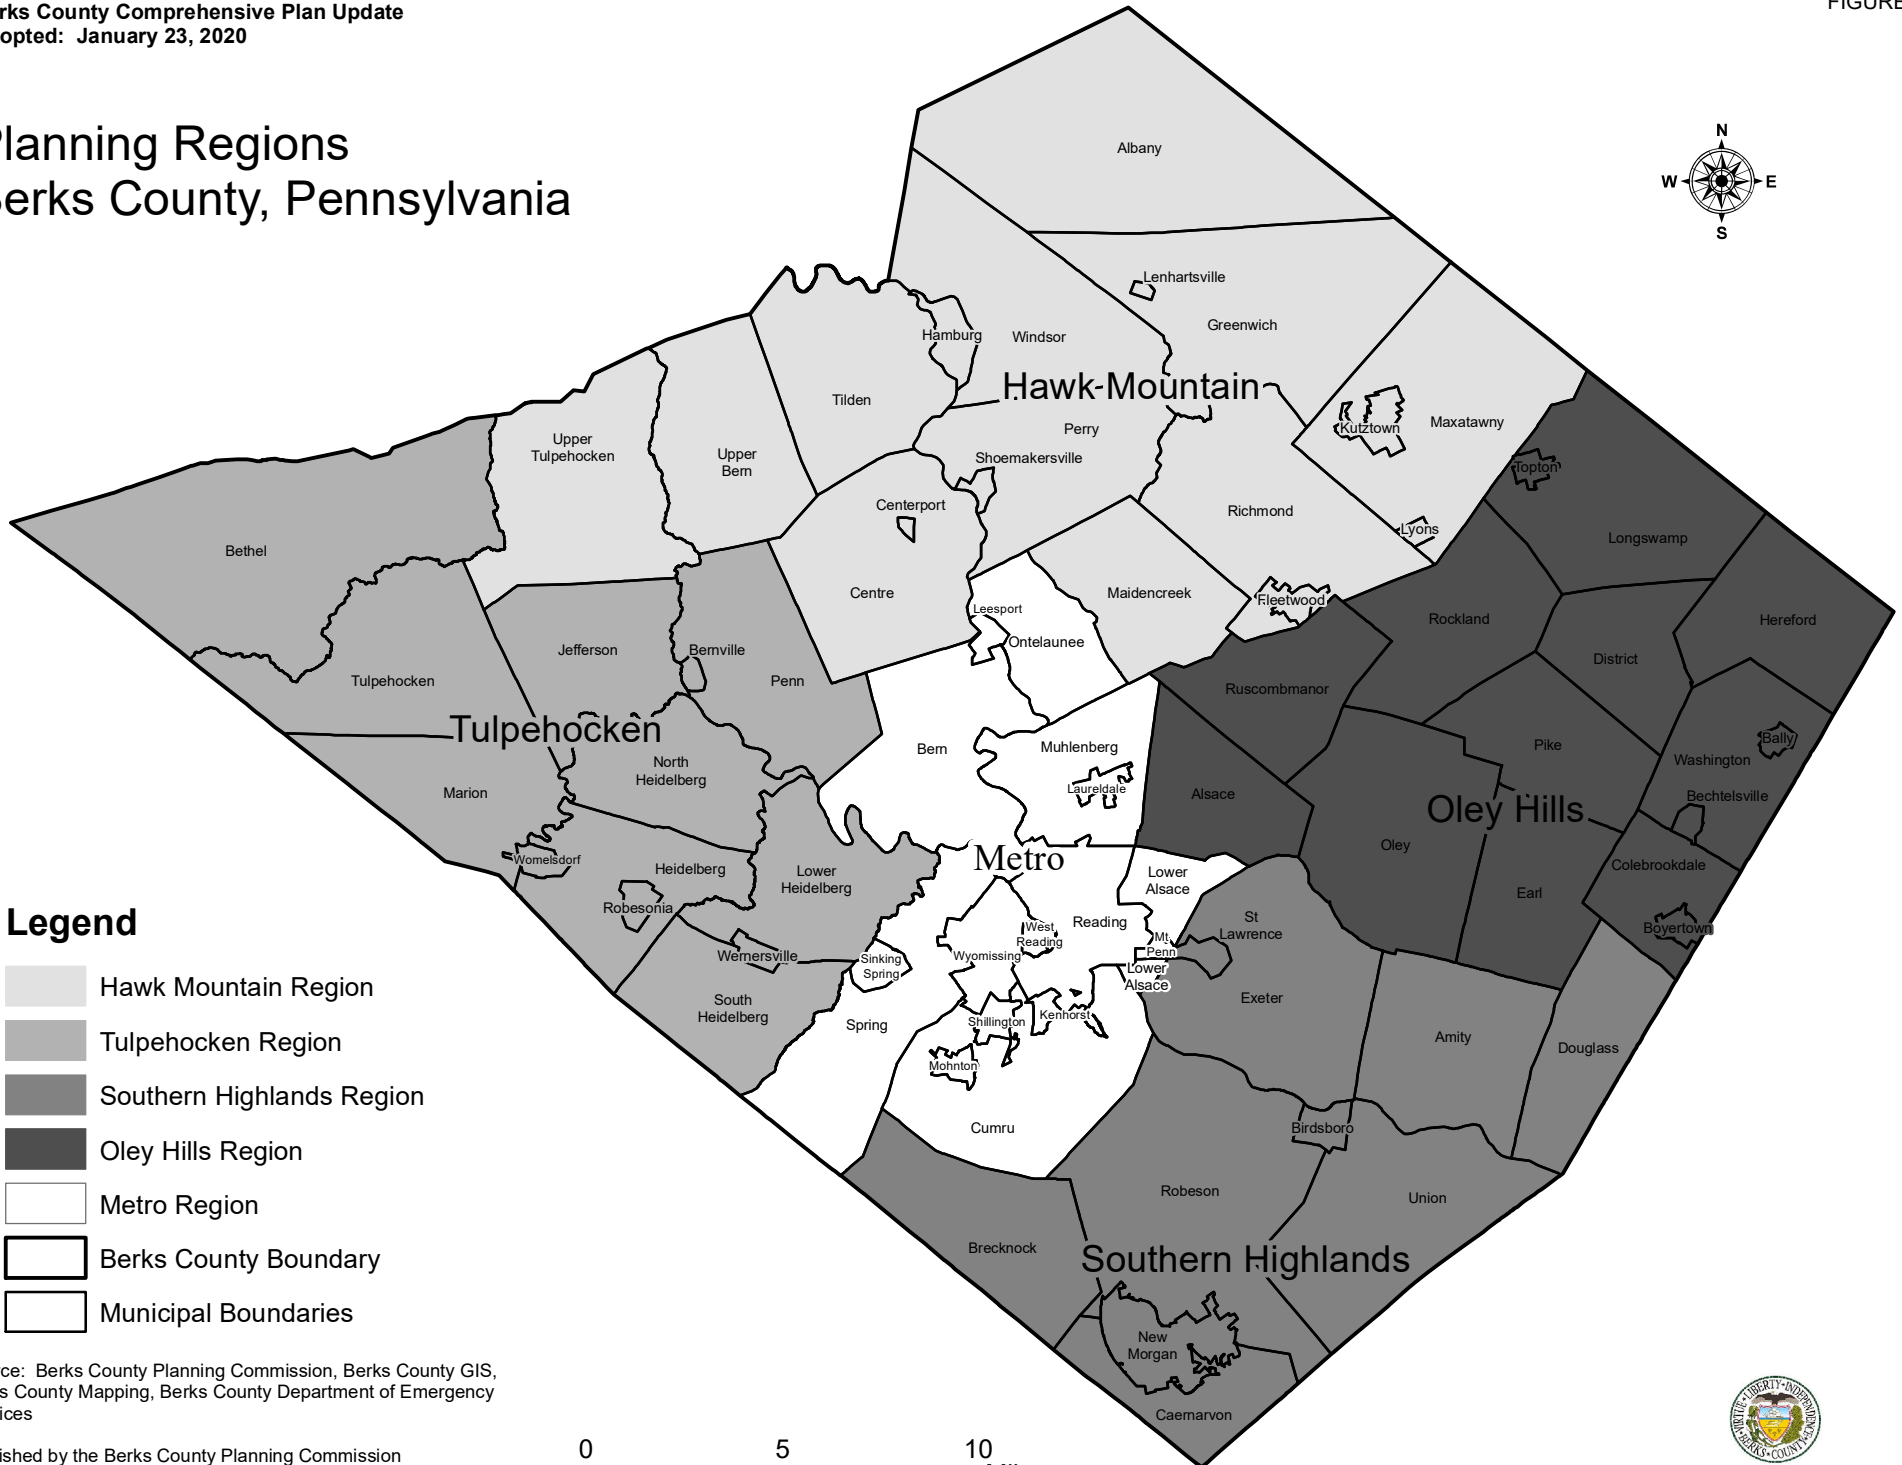

# Planning Regions Berks County, Pennsylvania

## Legend

- Hawk Mountain Region
- Tulpehocken Region
- Southern Highlands Region
- Oley Hills Region
- Metro Region
- Berks County Boundary
- Municipal Boundaries

Source: Berks County Planning Commission, Berks County GIS, Berks County Mapping, Berks County Department of Emergency Services

Published by the Berks County Planning Commission