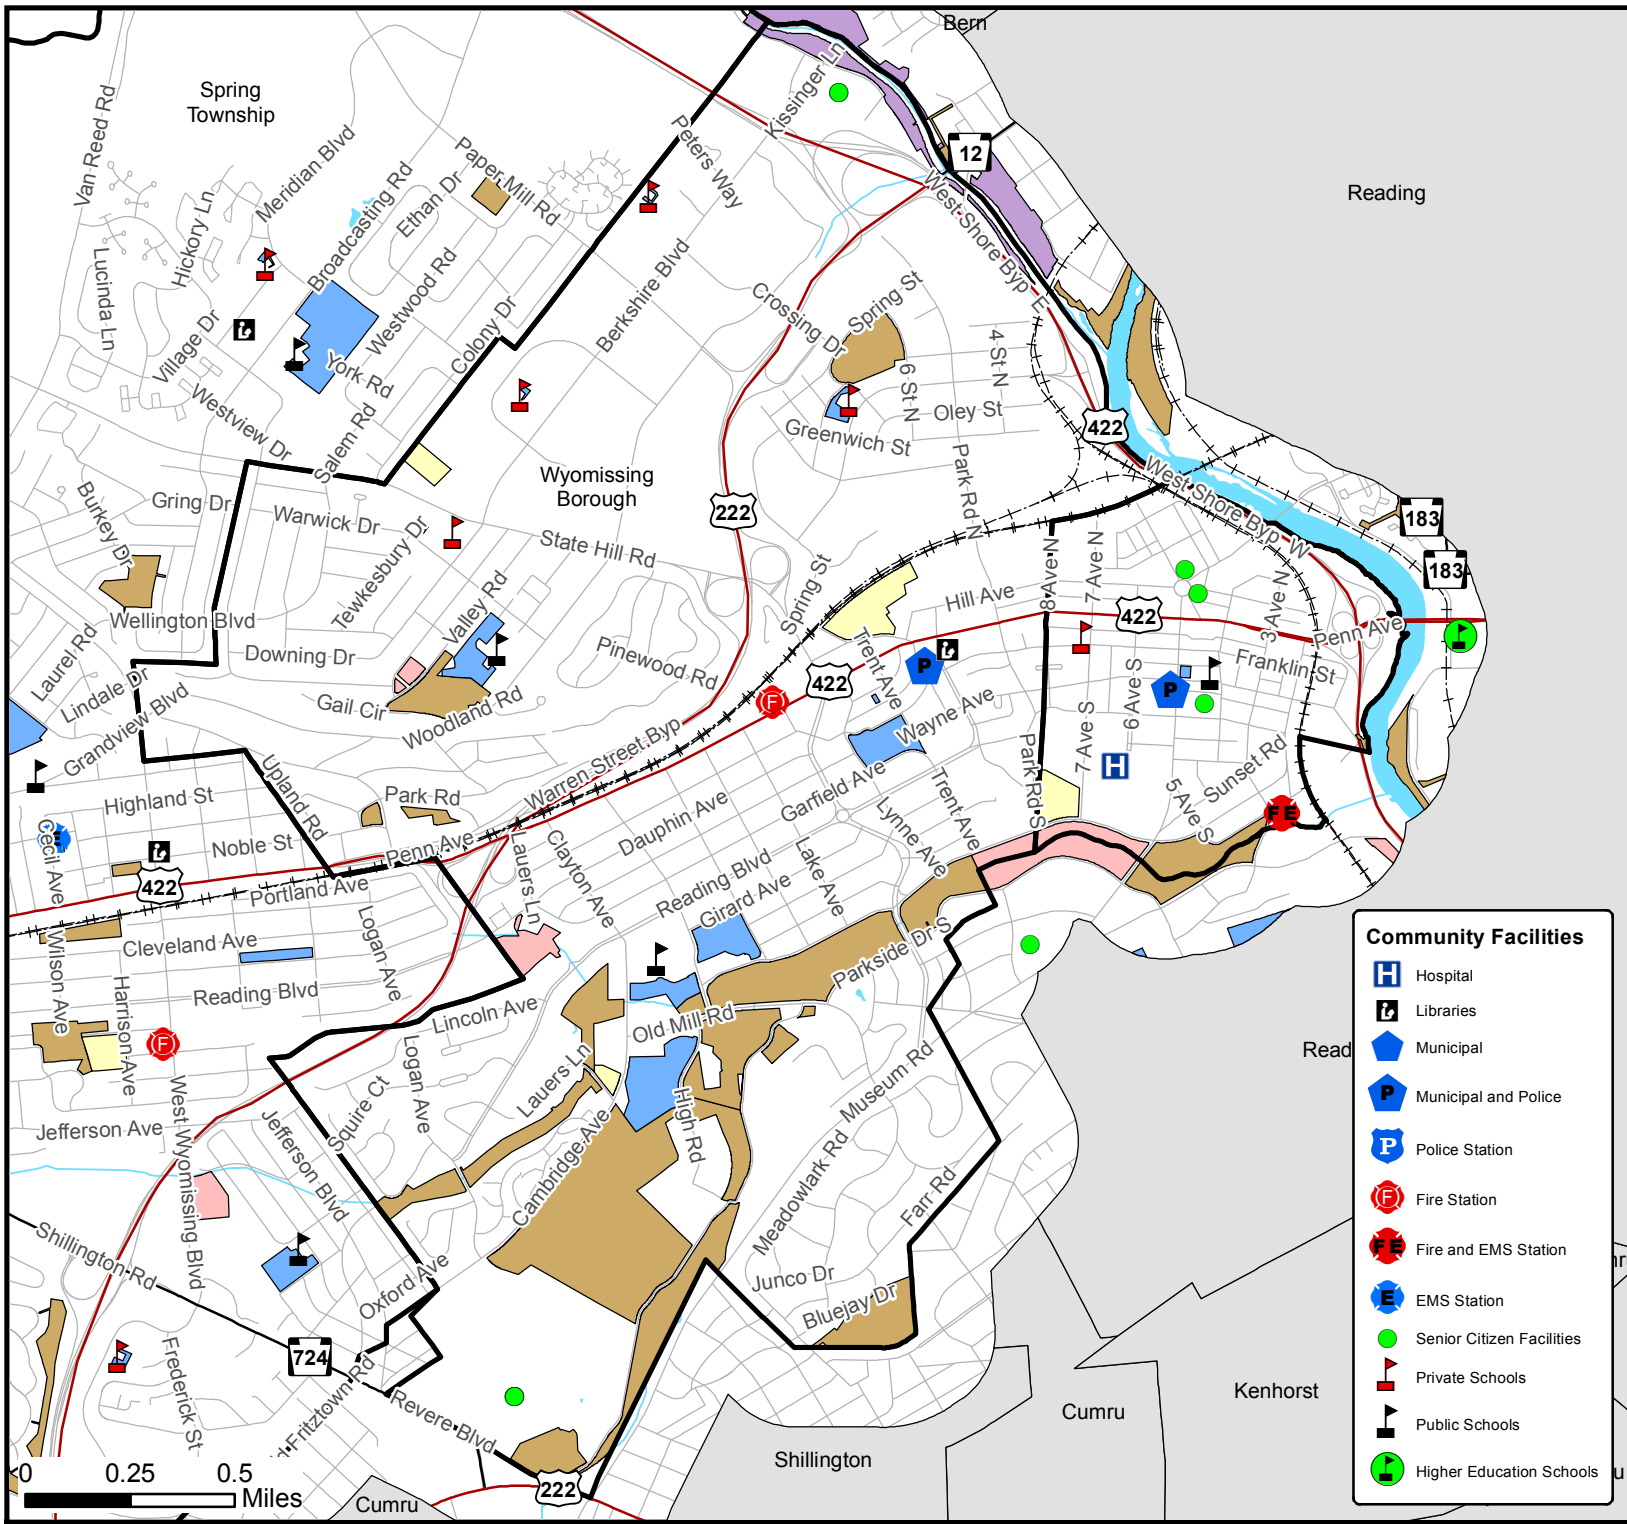

FIGURE 9

Sinking Spring, Spring, West Reading, Wyomissing Joint Comprehensive Plan Update September 2018

### Wyomissing Borough Community Facilities and Recreation

**Legend**

- State Recreation Land
- County Recreation Land
- Municipal Recreation Land
- Non-Profit Recreation Land
- Private Recreation Land
- School Recreation Land
- Streams and Water Bodies
- US Route
- State Route
- Roads
- Railroads
- Municipal Boundaries

Source data: Berks County Planning Commission GIS, Berks County Mapping, Berks County GIS/IS, Berks DES, Spring Township

Published by the Berks County Planning Commission  
BAB 10/18