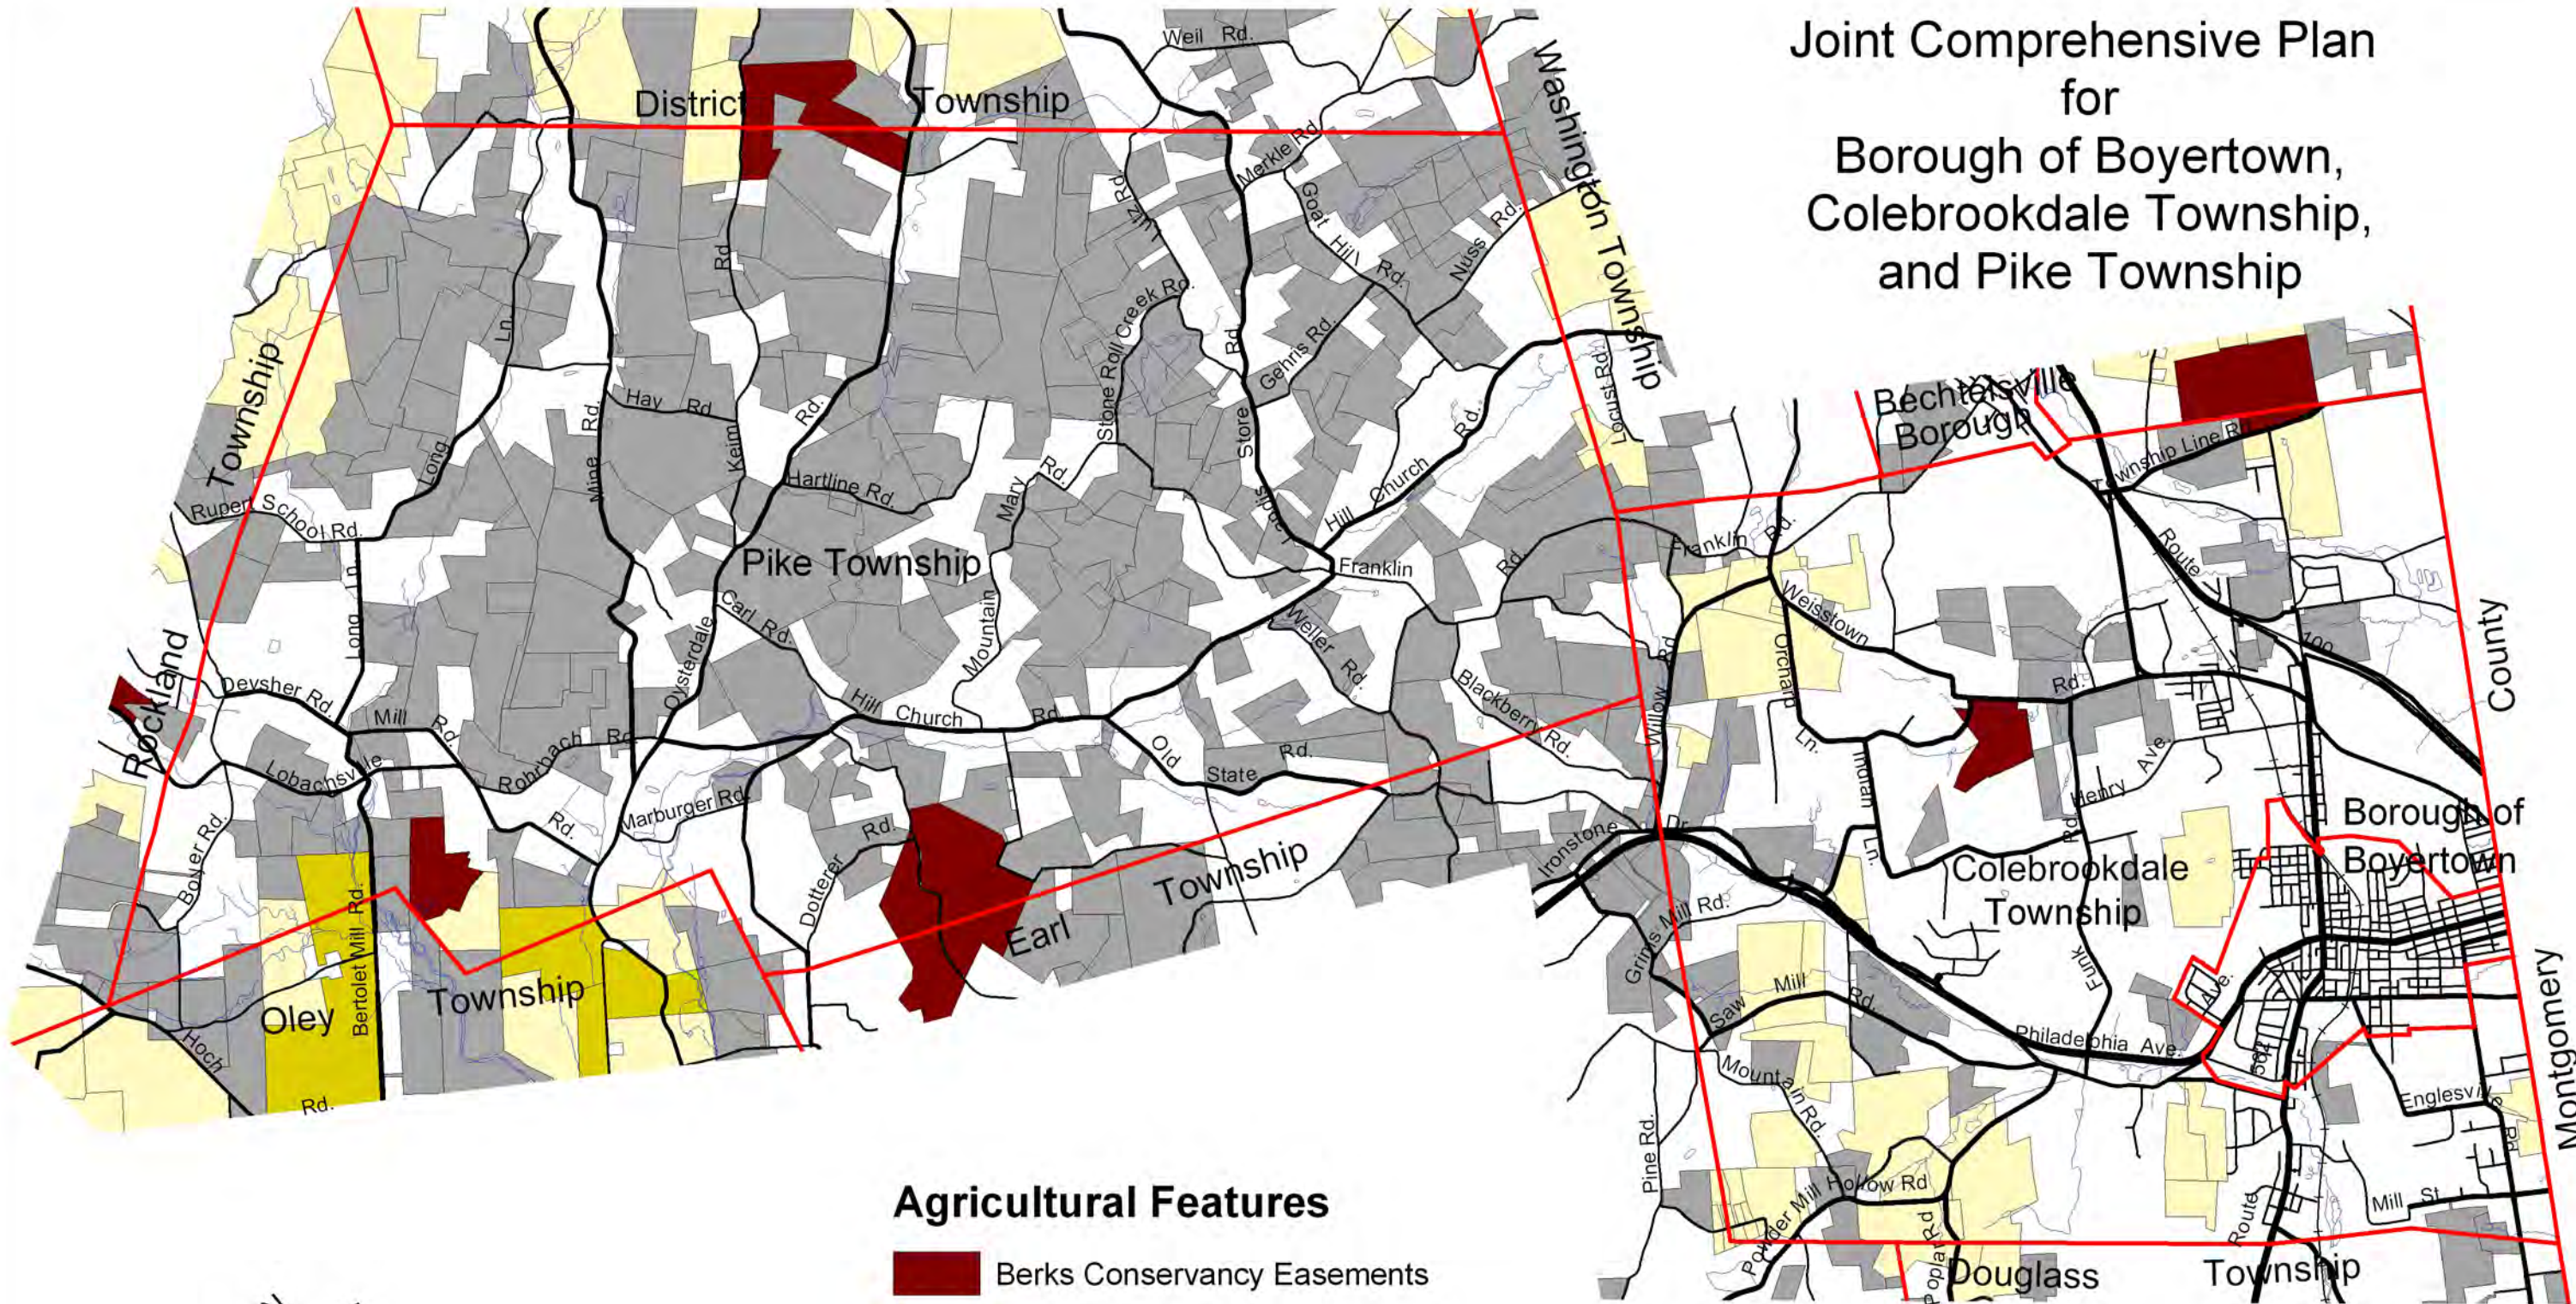

Joint Comprehensive Plan for Borough of Boyertown, Colebrookdale Township, and Pike Township

Agricultural Features

- Berks Conservancy Easements
- Berks County Easements
- Agricultural Security Areas
- Temporarily Preserved Lands (Act 319 and Act 515)

Information Provided by the Berks County Planning Commission