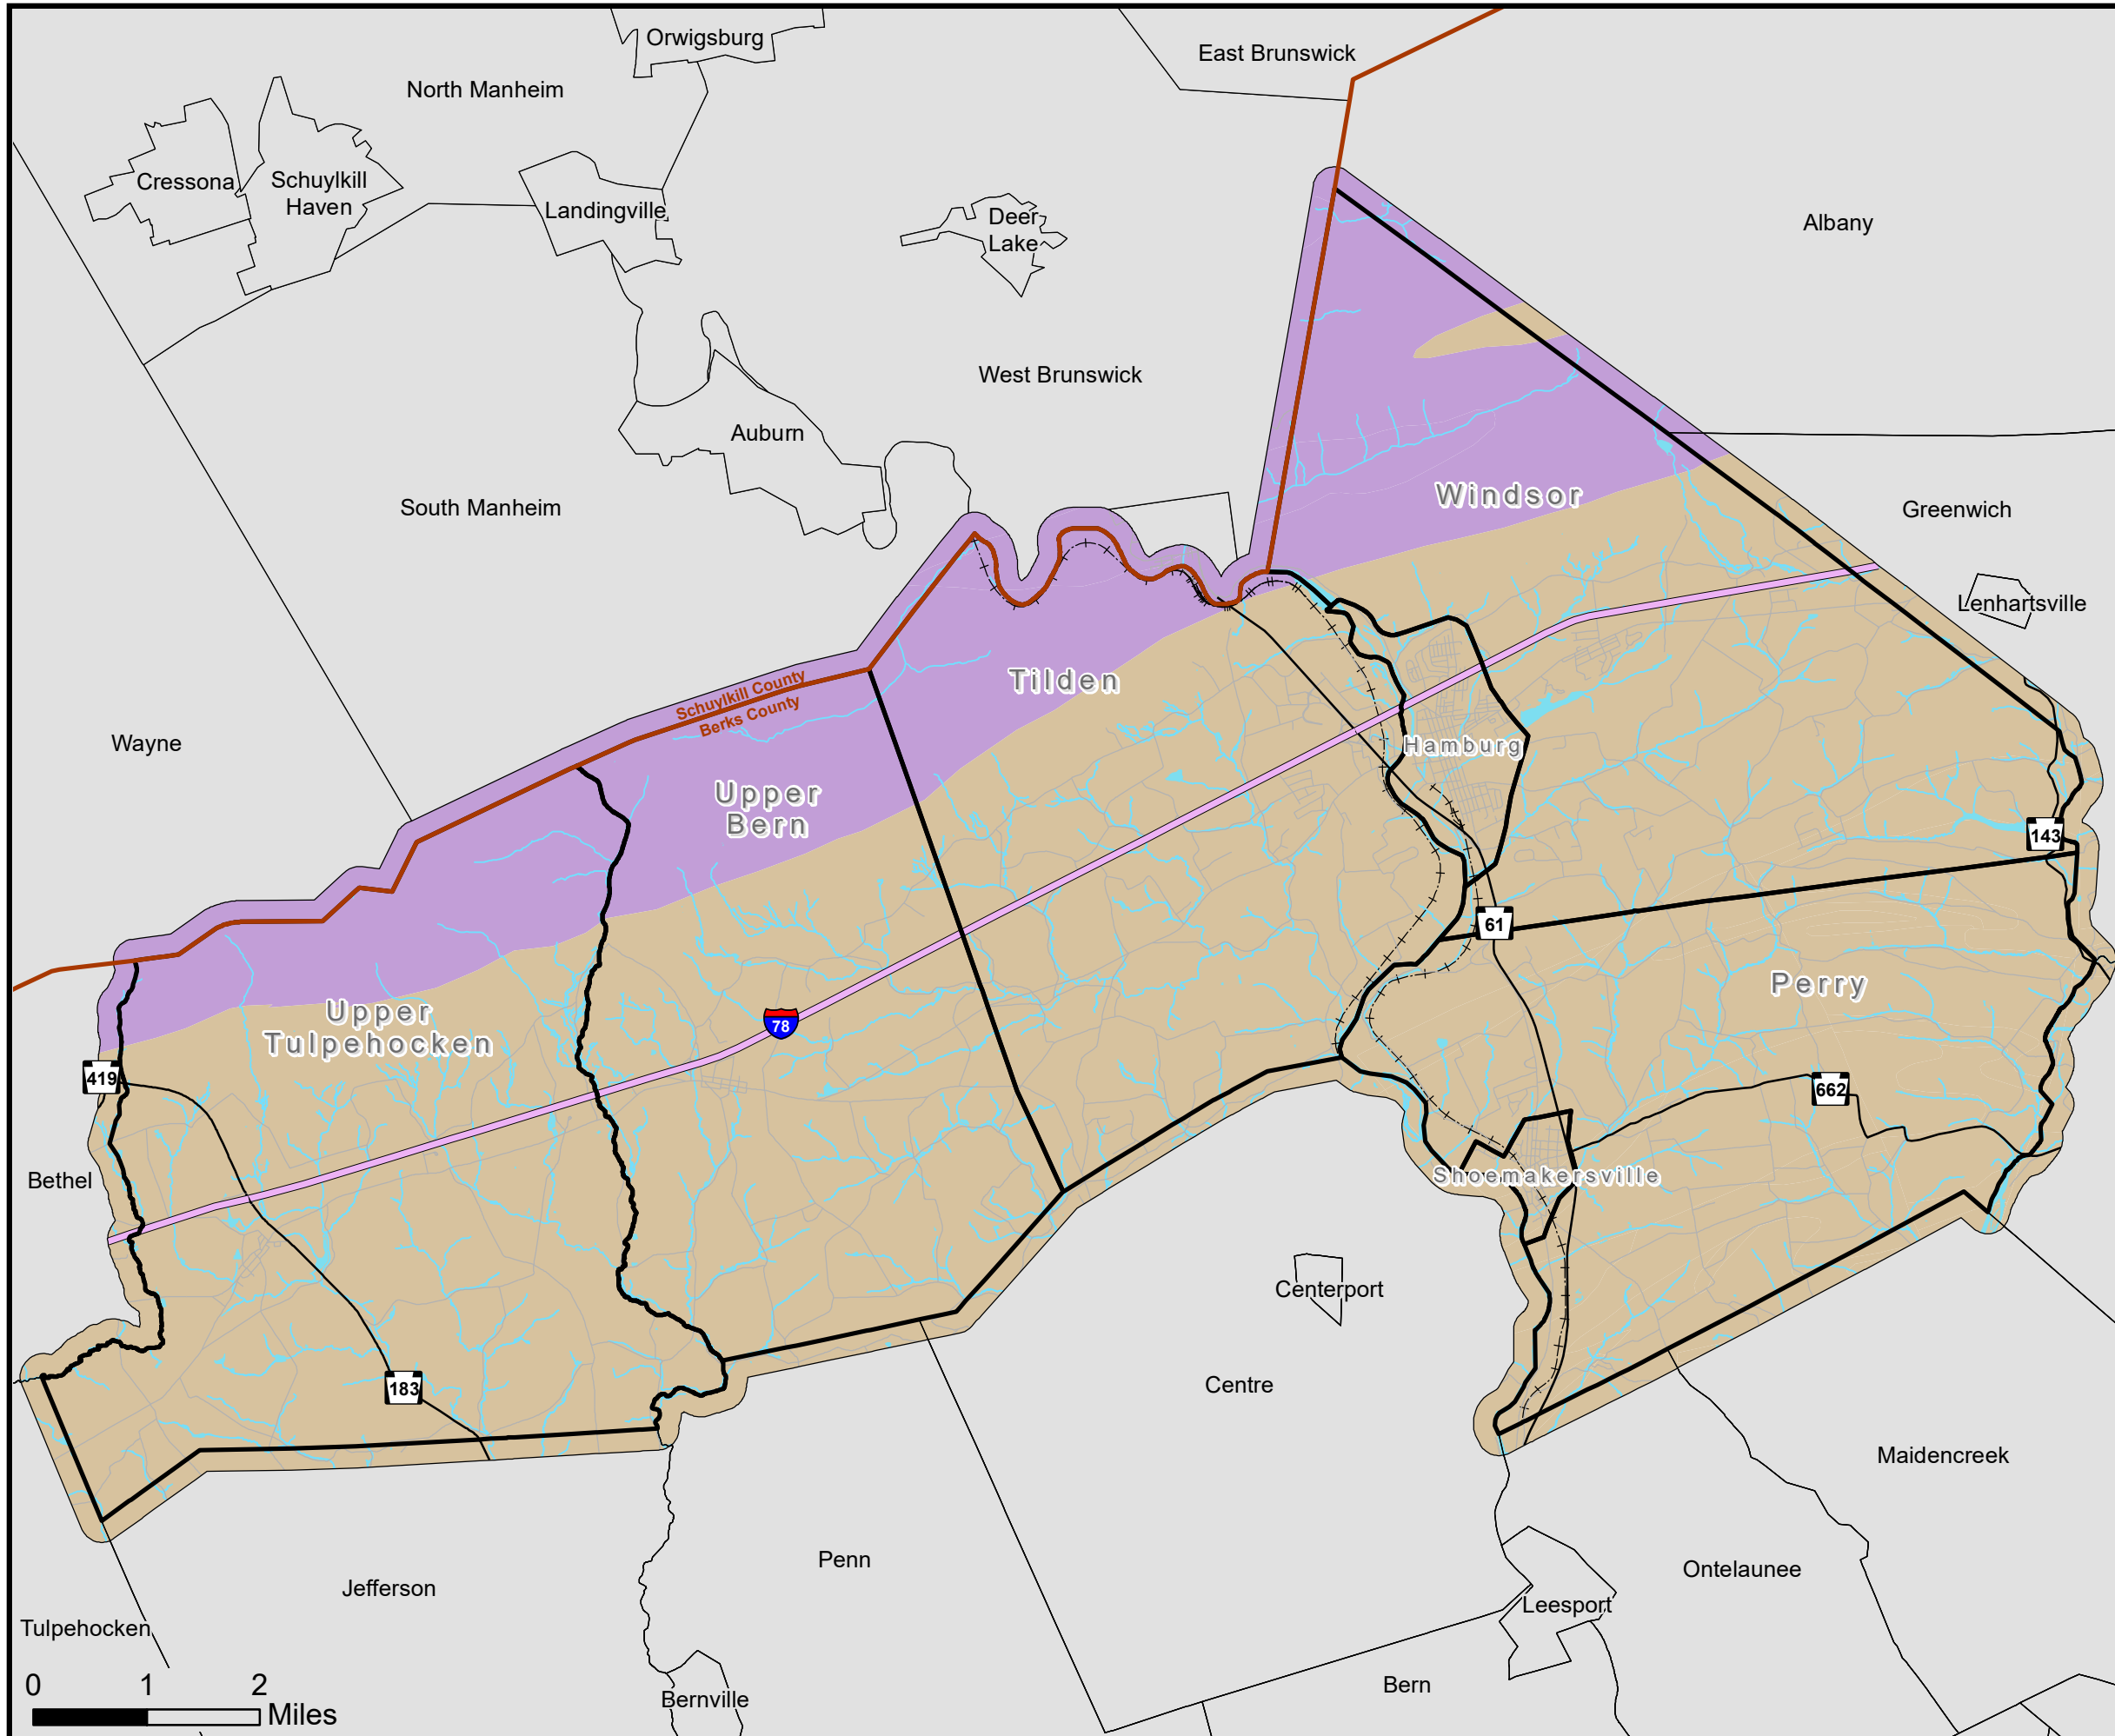

Hamburg, Perry, Shoemakersville, Tilden, Upper Bern, Upper Tulpehocken, Windsor
Joint Comprehensive Plan Update: June 2022

Geology

Geologic Period

- Ordovician
- Silurian
- Roads
- Railroads
- Streams and Water Bodies
- Municipal Boundaries
- County Boundaries

Source data: Berks County Planning Commission GIS, Berks County GIS/IS, Berks County Mapping, Berks DES

Published by the Berks County Planning Commission

BAB 6/22