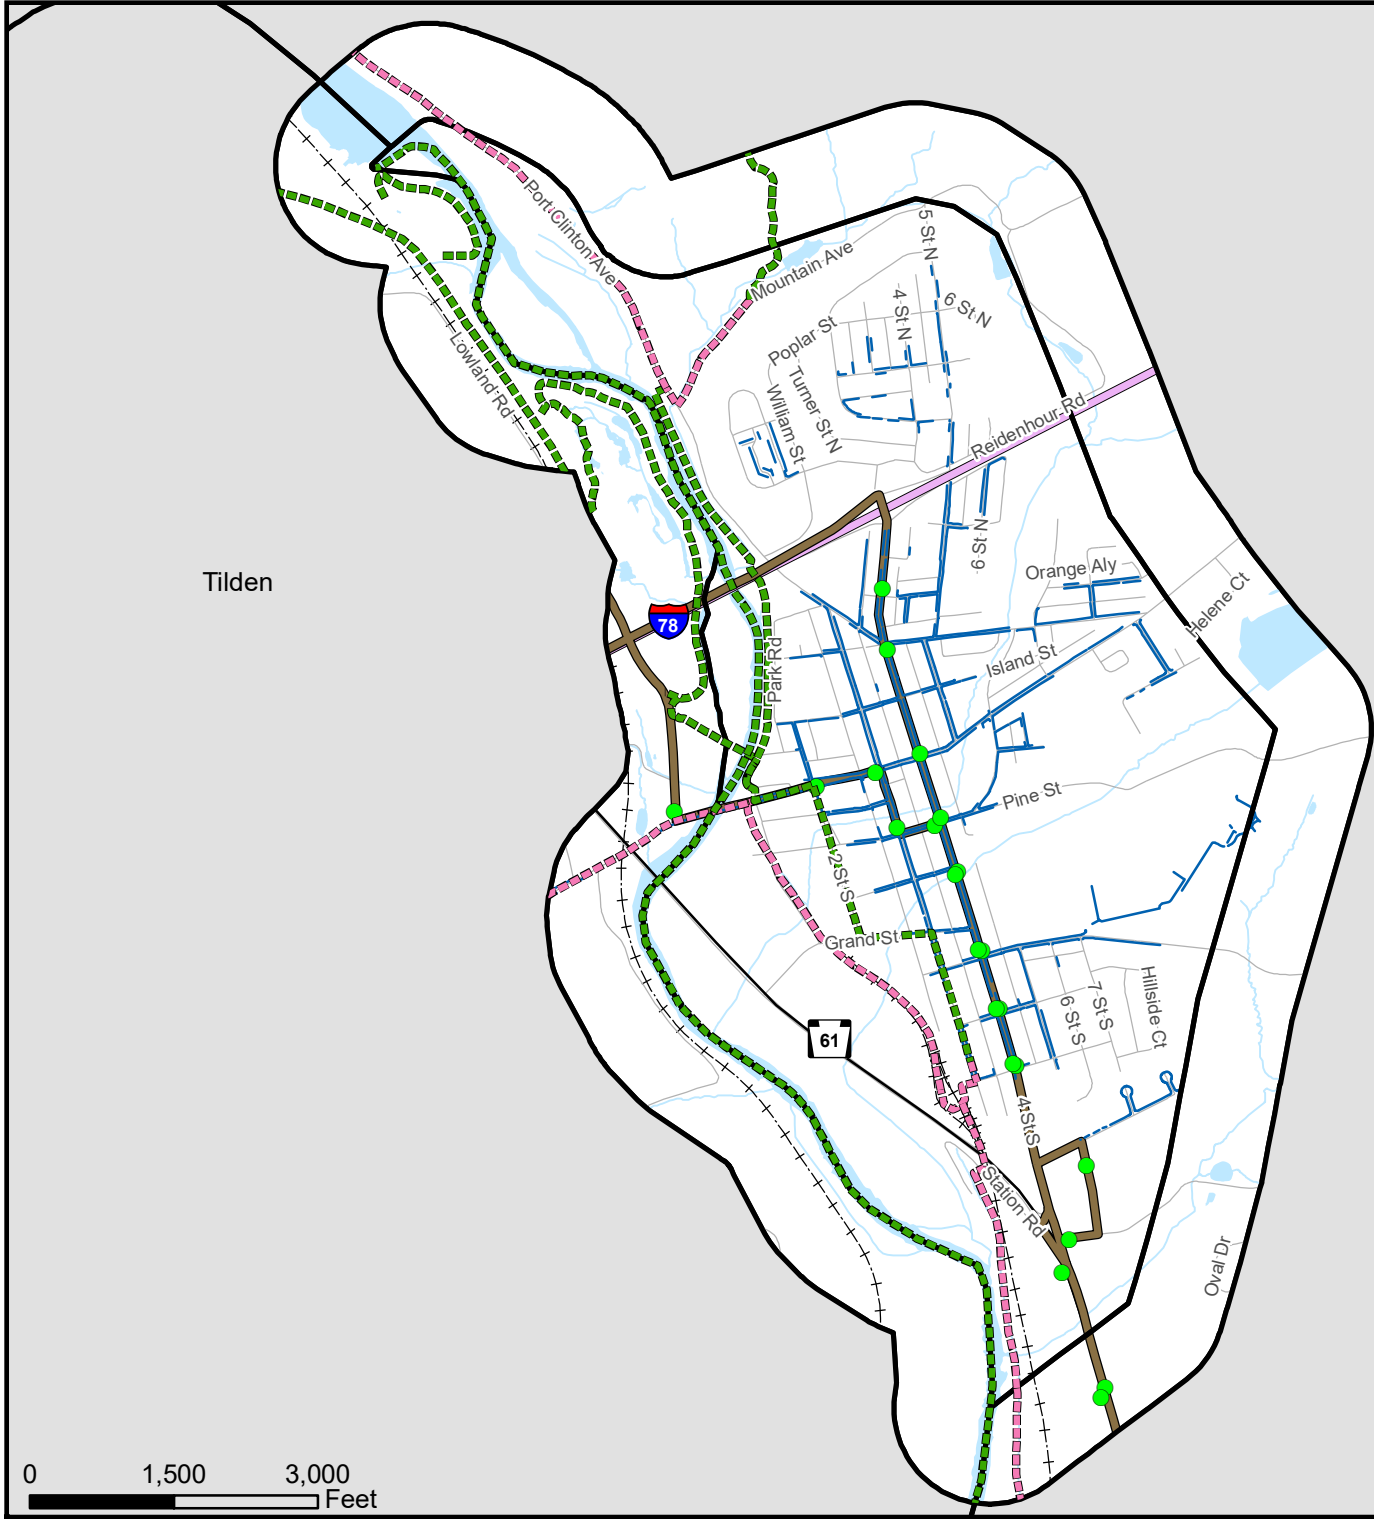

FIGURE 21

Hamburg, Perry, Shoemakersville, Tilden, Upper Bern, Upper Tulpehocken, Windsor  
Joint Comprehensive Plan Update  
June 2022

### Active Transportation and Transit Hamburg Borough

Tilden

Windsor

#### Legend

- Sidewalks
- Existing Trails
- Proposed Trails
- BARTA Bus Stops
- BARTA Bus Routes
- Interstate
- State Route
- Roads
- Railroads
- Streams and Water Bodies
- Municipal Boundaries

Source data:  
Berks County Planning Commission GIS, Berks County GIS/IS, Berks County Mapping, Berks DES, PennDOT

Published by the Berks County Planning Commission

BAB 6/22